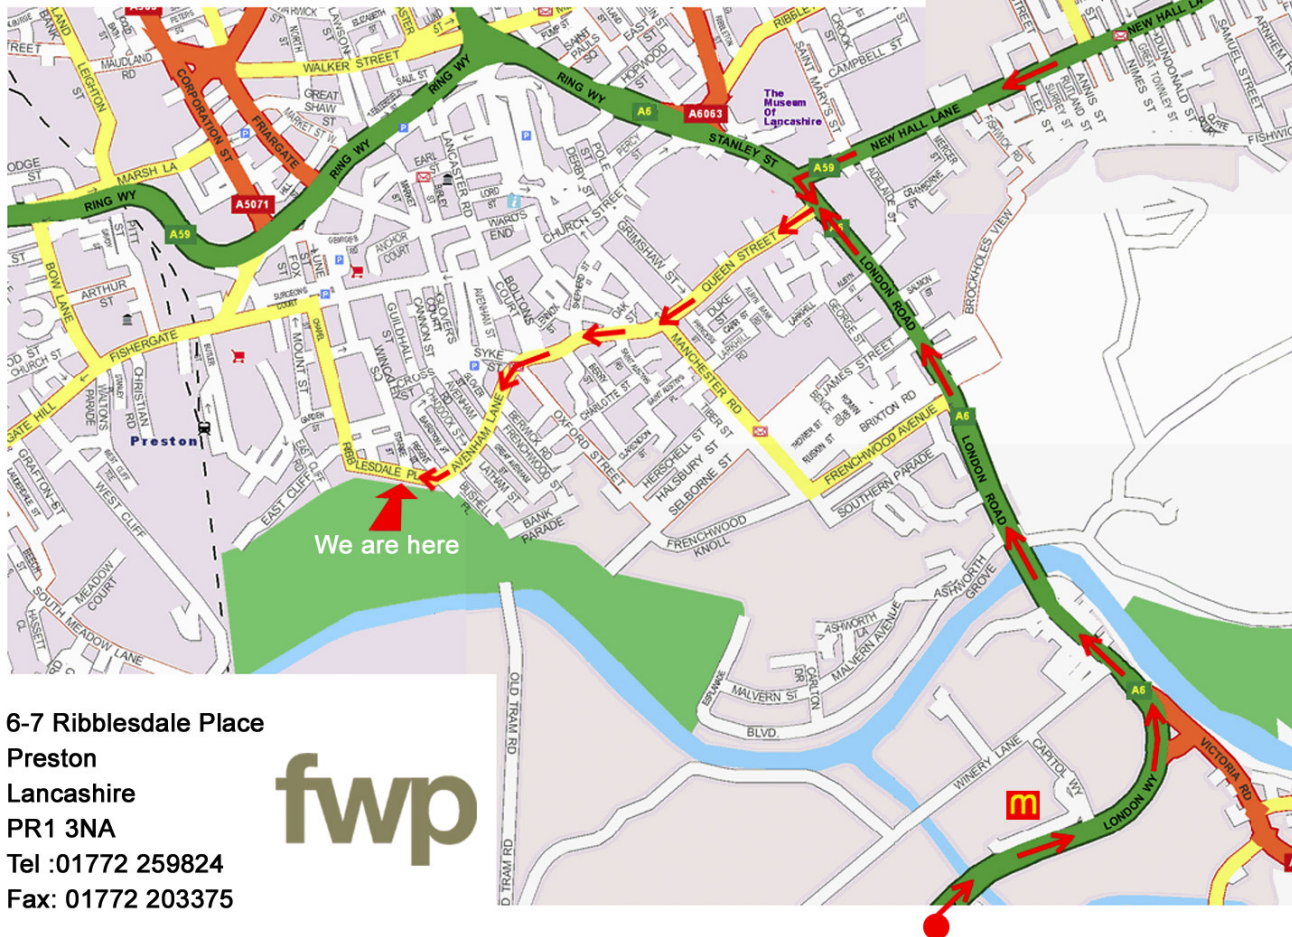

● From the South M6 - Exit Junction 29 - M65 until end

Continue onto the A6 (London Way) for 2/ 3 miles, following signs to Preston City centre.

Once you pass the McDonalds on the left continue around and up the hill, passing a number of lights, until you see a Homebase store ahead on the left. At these lights turn left into Queen Street.

Follow this road around past the high rise flats on the left, and then the multi-storey car park on the right. FWP Preston is just around the corner on the left, after the university building.

6-7 Ribblesdale Place
Preston
Lancashire
PR1 3NA
Tel :01772 259824
Fax: 01772 203375

■ From the East/ South

M61 - M6 - Exit Junction 31

Follow the A59 straight up the hill and through the roundabout (sign posted city centre). Follow this road to the end, then turn left at the traffic lights (A6). Take the first right at next set of lights (approx 30 metres) into Queen Street.

Follow this road around past the high rise flats on the left, and then the multi-storey car park on the right. FWP Preston is just around the corner on the left, after the university building.